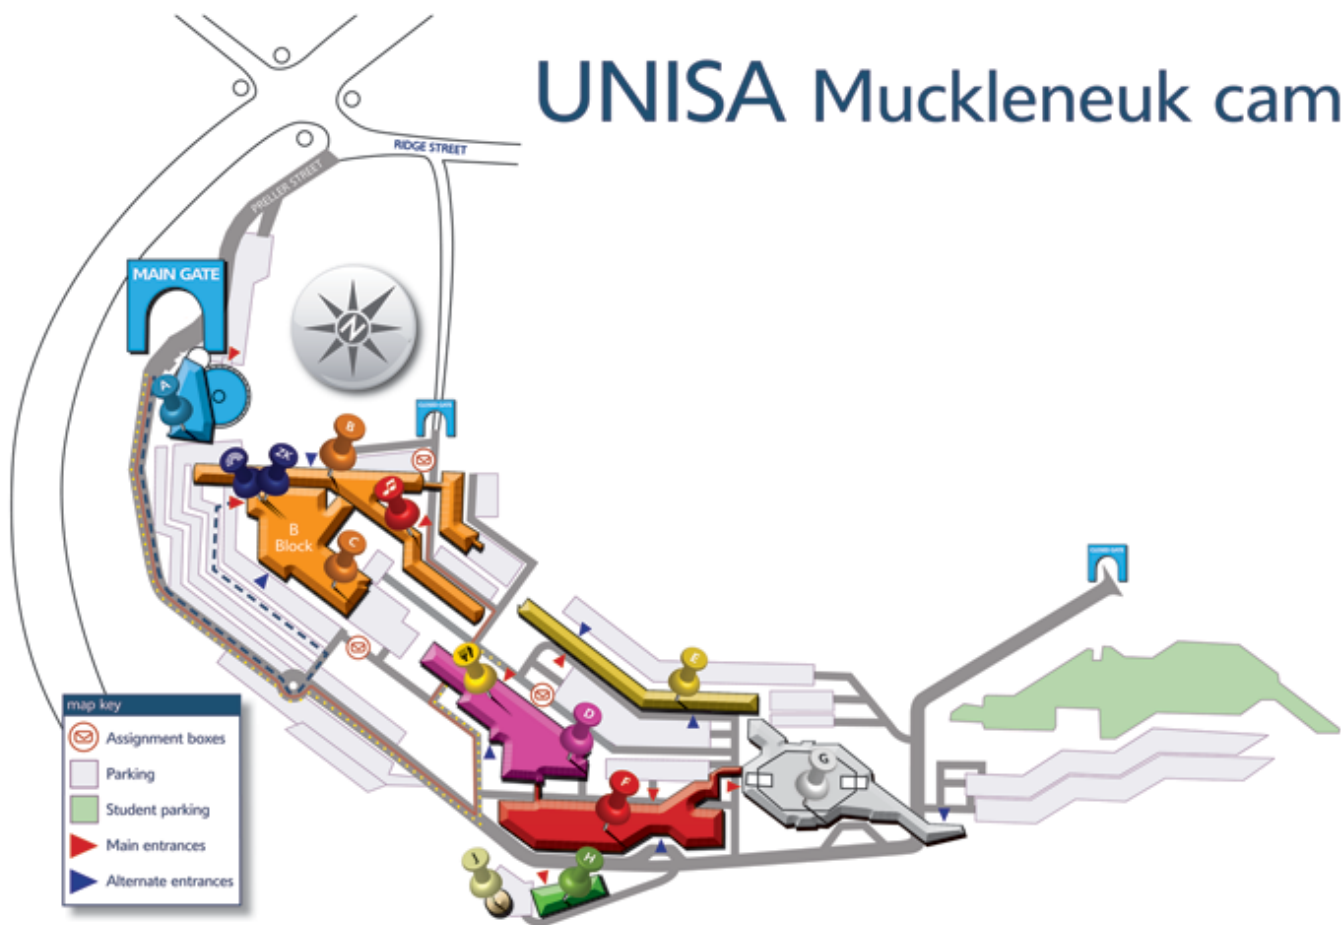

# UNISA Muckleneuk campus

- A** Kgorong Building: Department of Corporate Communication and Marketing, Unisa Foundation, Art Gallery
- B** Theo van Wijk Building: Anthropology Museum (4th floor), College of Human Sciences, College of Science, Engineering and Technology, Senate Hall (2nd Floor), ZK Matthews Hall (2nd Floor), Dr Miriam Makeba Hall
- C** Theo van Wijk B-Block: Philadelphia Cafeteria (3rd Floor)
- D** OR Tambo Building: Good Hope Cafeteria, Protea Restaurant, Post Office (north side)
- E** AJH van der Walt Building: College of Economic and Management Sciences
- F** Cas van Vuuren Building: College of Law, Dispatch (study material)
- G** Samuel Pauw Building: Library
- H** RR Maluleka Building
- J** Observatory